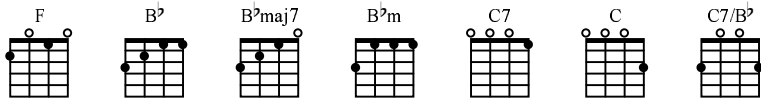

WHITE SANDY BEACH OF HAWAI'I

As recorded by Israel Kamakawiwo'ole

(From the 1993 Album FACING FUTURE)

Transcribed by Dominator!
Tune Ukulele GCEA - Low G

♩ = 110

1

Staff 1: Treble clef, key signature of three sharps (F#, C#, G#), 4/4 time. Measures 1-4. Measure 1 is a whole rest. Measure 2 has a quarter note G4 and a quarter note F#4. Measure 3 has a quarter note E4, a quarter note D4, and a quarter note C4. Measure 4 has a quarter note B3, a quarter note A3, and a quarter note G3. A guitar part labeled 'Gtr I' is shown below the staff with fret numbers: 3, 0, 0, 0, 3, 0, 0, 1, 3.

4

Staff 2: Treble clef, key signature of three sharps, 4/4 time. Measures 5-8. Measure 5 has a quarter note G4, a quarter note F#4, and a quarter note E4. Measure 6 has a quarter note D4, a quarter note C4, and a quarter note B3. Measure 7 has a quarter note A3, a quarter note G3, and a quarter note F#3. Measure 8 has a quarter note E3, a quarter note D3, and a quarter note C3. A guitar part is shown below the staff with fret numbers: 0, 0, 3, 0, 0, 3, 0, 1, 3, 2, 3, 2.

7

Staff 3: Treble clef, key signature of three sharps, 4/4 time. Measures 9-12. Measure 9 has a quarter note G4, a quarter note F#4, and a quarter note E4. Measure 10 has a quarter note D4, a quarter note C4, and a quarter note B3. Measure 11 has a quarter note A3, a quarter note G3, and a quarter note F#3. Measure 12 has a quarter note E3, a quarter note D3, and a quarter note C3. A guitar part is shown below the staff with fret numbers: 1, 3, 1, 3, 1, 3, 0, 1, 3, 2, 2, 2, 0, 3, 3, 0, 0, 3, 3, 0, 0, 2, 3, sl.

10

Staff 4: Treble clef, key signature of three sharps, 4/4 time. Measures 13-14. Measure 13 is a whole rest. Measure 14 is a whole rest. The guitar part is empty.

11

Staff 5: Treble clef, key signature of three sharps, 4/4 time. Measures 15-16. Measure 15 is a whole rest. Measure 16 is a whole rest. The guitar part is empty.