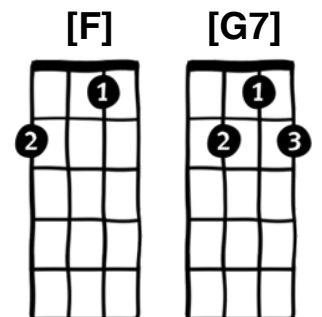

# Tiptoe Through the Tulips

Al Dublin and Joe Burke

[4/4]

[C] Tiptoe [A7] by the [F] window [G7]  
By the [C] window [E7]  
That's [F] where I'll [Fm] be,  
Come [C] tiptoe [A7] through the [F] tulips [G7]  
With [C] me [A7] [F] [G7] [C]

[C] Tiptoe [A7] from your [F] pillow [G7]  
To the [C] shadow [E7]  
Of the [F] willow [Fm] tree  
And [C] tiptoe [A7] through the [F] tulips [G7]  
With [C] me [C7]

[Dm7] Knee deep [Dm7]  
In [Em] flow [Cdim] ers [G7] we'll [A7] stray  
[B7] We'll keep [B7]  
The [Em] sho [Cdim] wers a [B7] [G7] way.  
[A7] and [D7] if [G7] I ...

[C] kissed you [A7] in the [F] garden [G7]  
In the [C] moonlight [E7]  
Would you [F] pardon [Fm] me?  
Come [C] tiptoe [A7] through the [F] tulips [G7]  
With [C] me [A7] [F] [G7] [C]