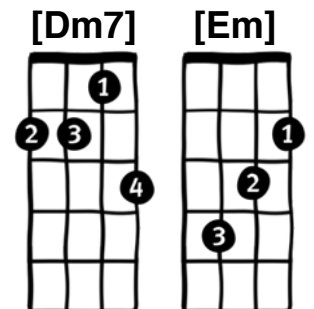

# Tiptoe Through the Tulips

Al Dublin and Joe Burke

[4/4]

[C] Tiptoe [A7] by the [F] window [G7]  
By the [C] window [E7]  
That's [F] where I'll [Fm] be,  
Come [C] tiptoe [A7] through the [F] tulips [G7]  
With [C] me [A7] [F] [G7] [C]

[C] Tiptoe [A7] from your [F] pillow [G7]  
To the [C] shadow [E7]  
Of the [F] willow [Fm] tree  
And [C] tiptoe [A7] through the [F] tulips [G7]  
With [C] me [C7]

[Dm7] Knee deep [Dm7]  
In [Em] flow [Cdim] ers [G7] we'll [A7] stray  
[B7] We'll keep [B7]  
The [Em] sho [Cdim] wers a [B7] [G7] way.  
[A7] and [D7] if [G7] I ...

[C] kissed you [A7] in the [F] garden [G7]  
In the [C] moonlight [E7]  
Would you [F] pardon [Fm] me?  
Come [C] tiptoe [A7] through the [F] tulips [G7]  
With [C] me [A7] [F] [G7] [C]