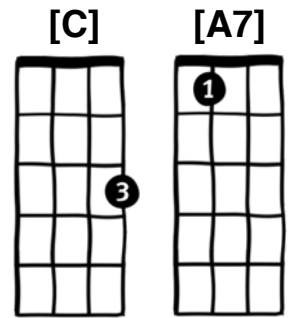

# Tiptoe Through the Tulips

Al Dublin and Joe Burke

[4/4]

[C] Tiptoe [A7] by the [F] window [G7]  
By the [C] window [E7]  
That's [F] where I'll [Fm] be,  
Come [C] tiptoe [A7] through the [F] tulips [G7]  
With [C] me [A7] [F] [G7] [C]

[C] Tiptoe [A7] from your [F] pillow [G7]  
To the [C] shadow [E7]  
Of the [F] willow [Fm] tree  
And [C] tiptoe [A7] through the [F] tulips [G7]  
With [C] me [C7]

[Dm7] Knee deep [Dm7]  
In [Em] flow [Cdim] ers [G7] we'll [A7] stray  
[B7] We'll keep [B7]  
The [Em] sho [Cdim] wers a [B7] [G7] way.  
[A7] and [D7] if [G7] I ...

[C] kissed you [A7] in the [F] garden [G7]  
In the [C] moonlight [E7]  
Would you [F] pardon [Fm] me?  
Come [C] tiptoe [A7] through the [F] tulips [G7]  
With [C] me [A7] [F] [G7] [C]